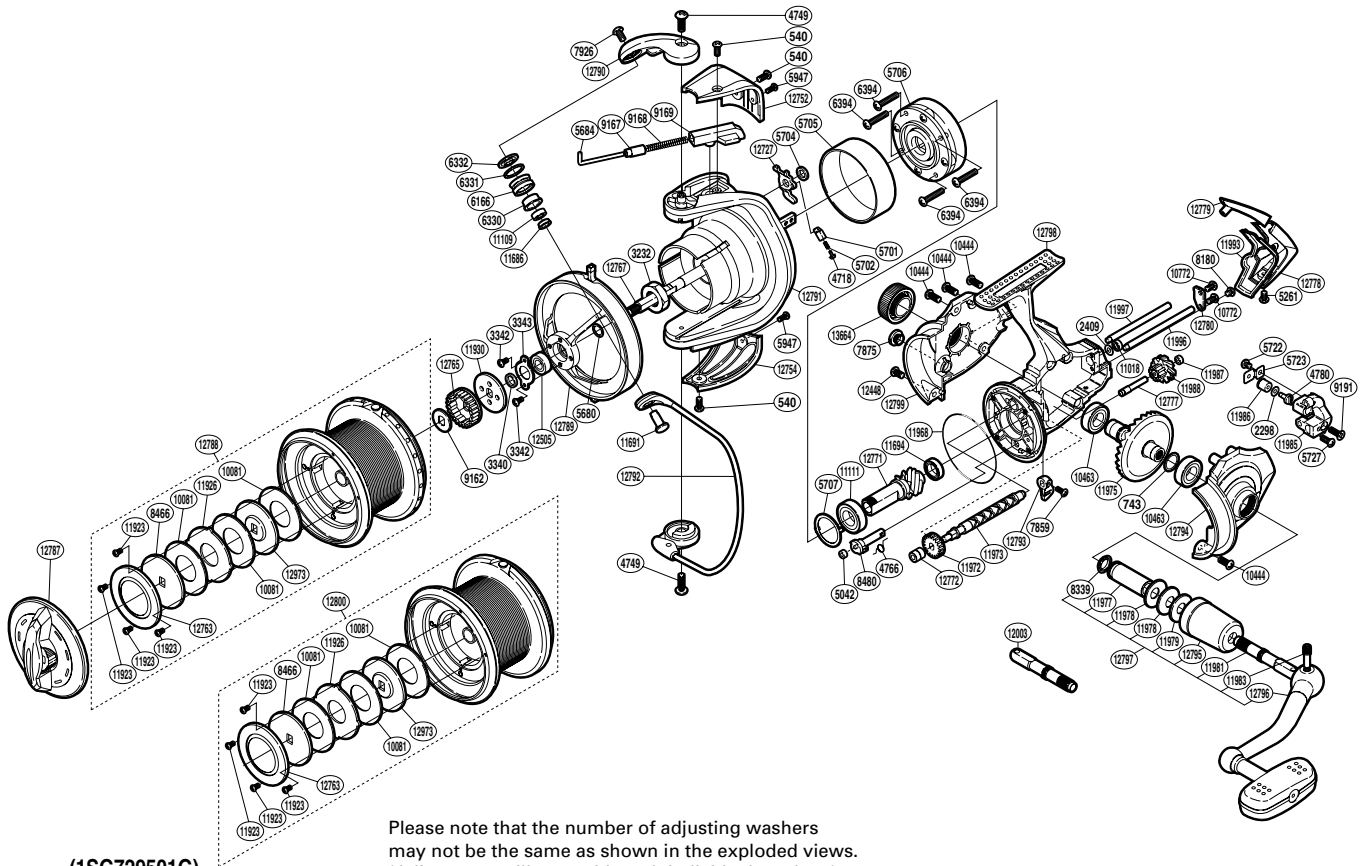

SHIMANO

AERO TECHNIUM 

AR TECH-12000XTB

(1SG729501G)

Please note that the number of adjusting washers may not be the same as shown in the exploded views. (Adjustment will vary with each individual product.)